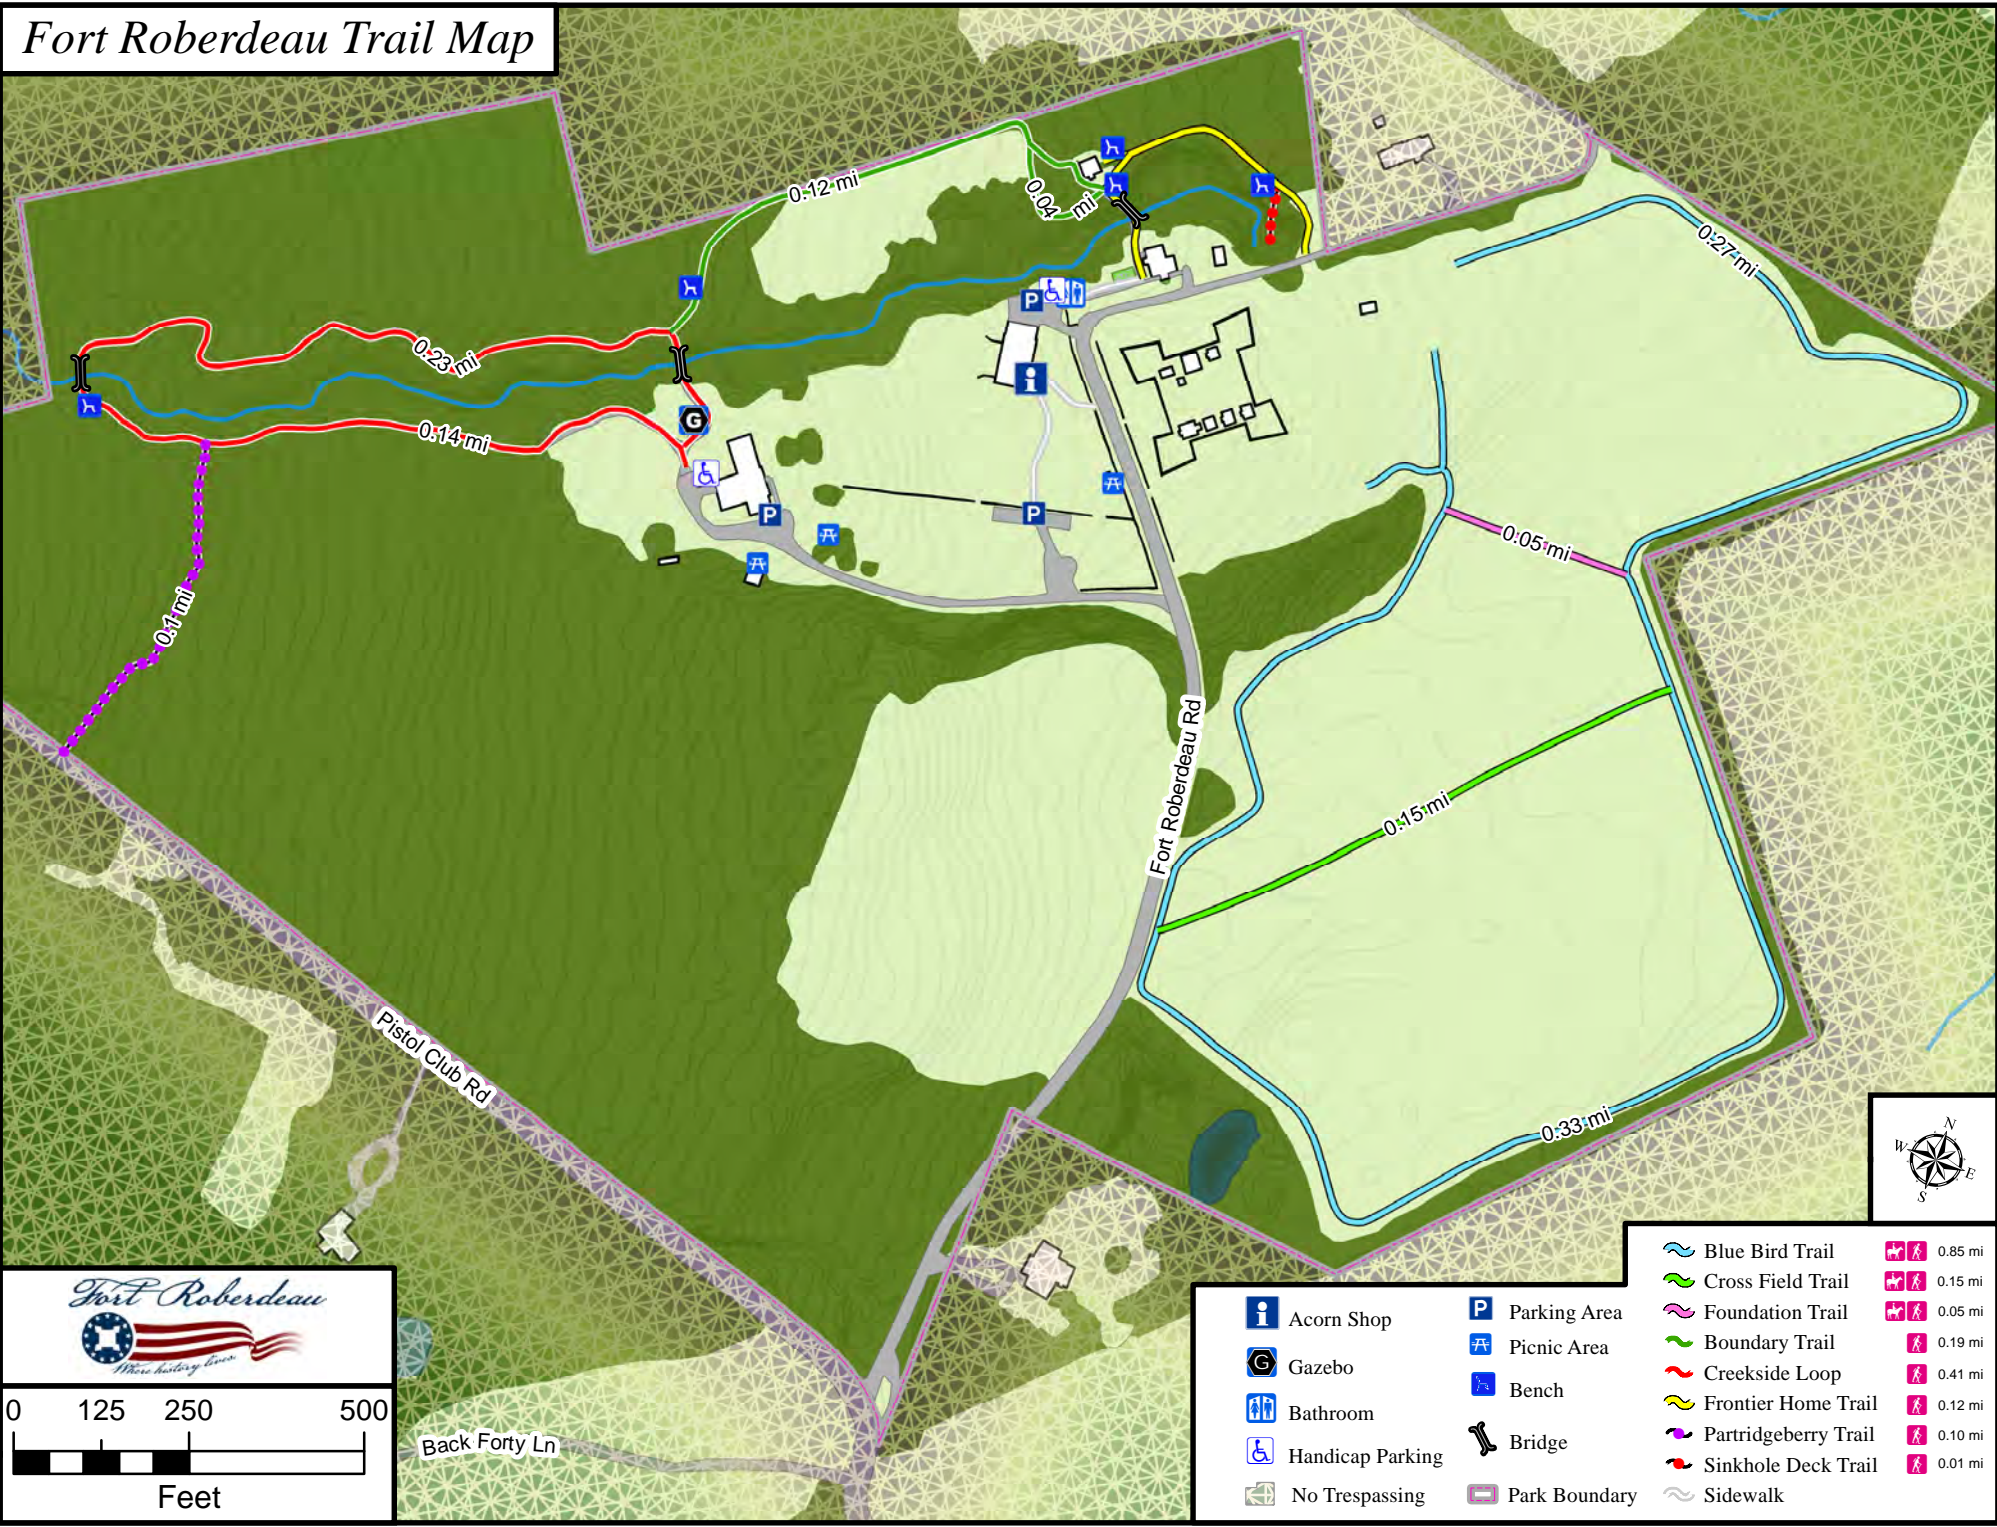

Fort Roberdeau Trail Map

Fort Roberdeau
More history than

 0 125 250 500
 Feet

- | | | |
|--|---|---|
|  Acorn Shop |  Parking Area |  0.85 mi |
|  Gazebo |  Picnic Area |  0.15 mi |
|  Bathroom |  Bench |  0.05 mi |
|  Handicap Parking |  Bridge |  0.19 mi |
|  No Trespassing |  Park Boundary |  0.41 mi |
| | |  0.12 mi |
| | |  0.10 mi |
| | |  0.01 mi |
| | |  0.01 mi |
-  Blue Bird Trail
 Cross Field Trail
 Foundation Trail
 Boundary Trail
 Creekside Loop
 Frontier Home Trail
 Partridgeberry Trail
 Sinkhole Deck Trail
 Sidewalk