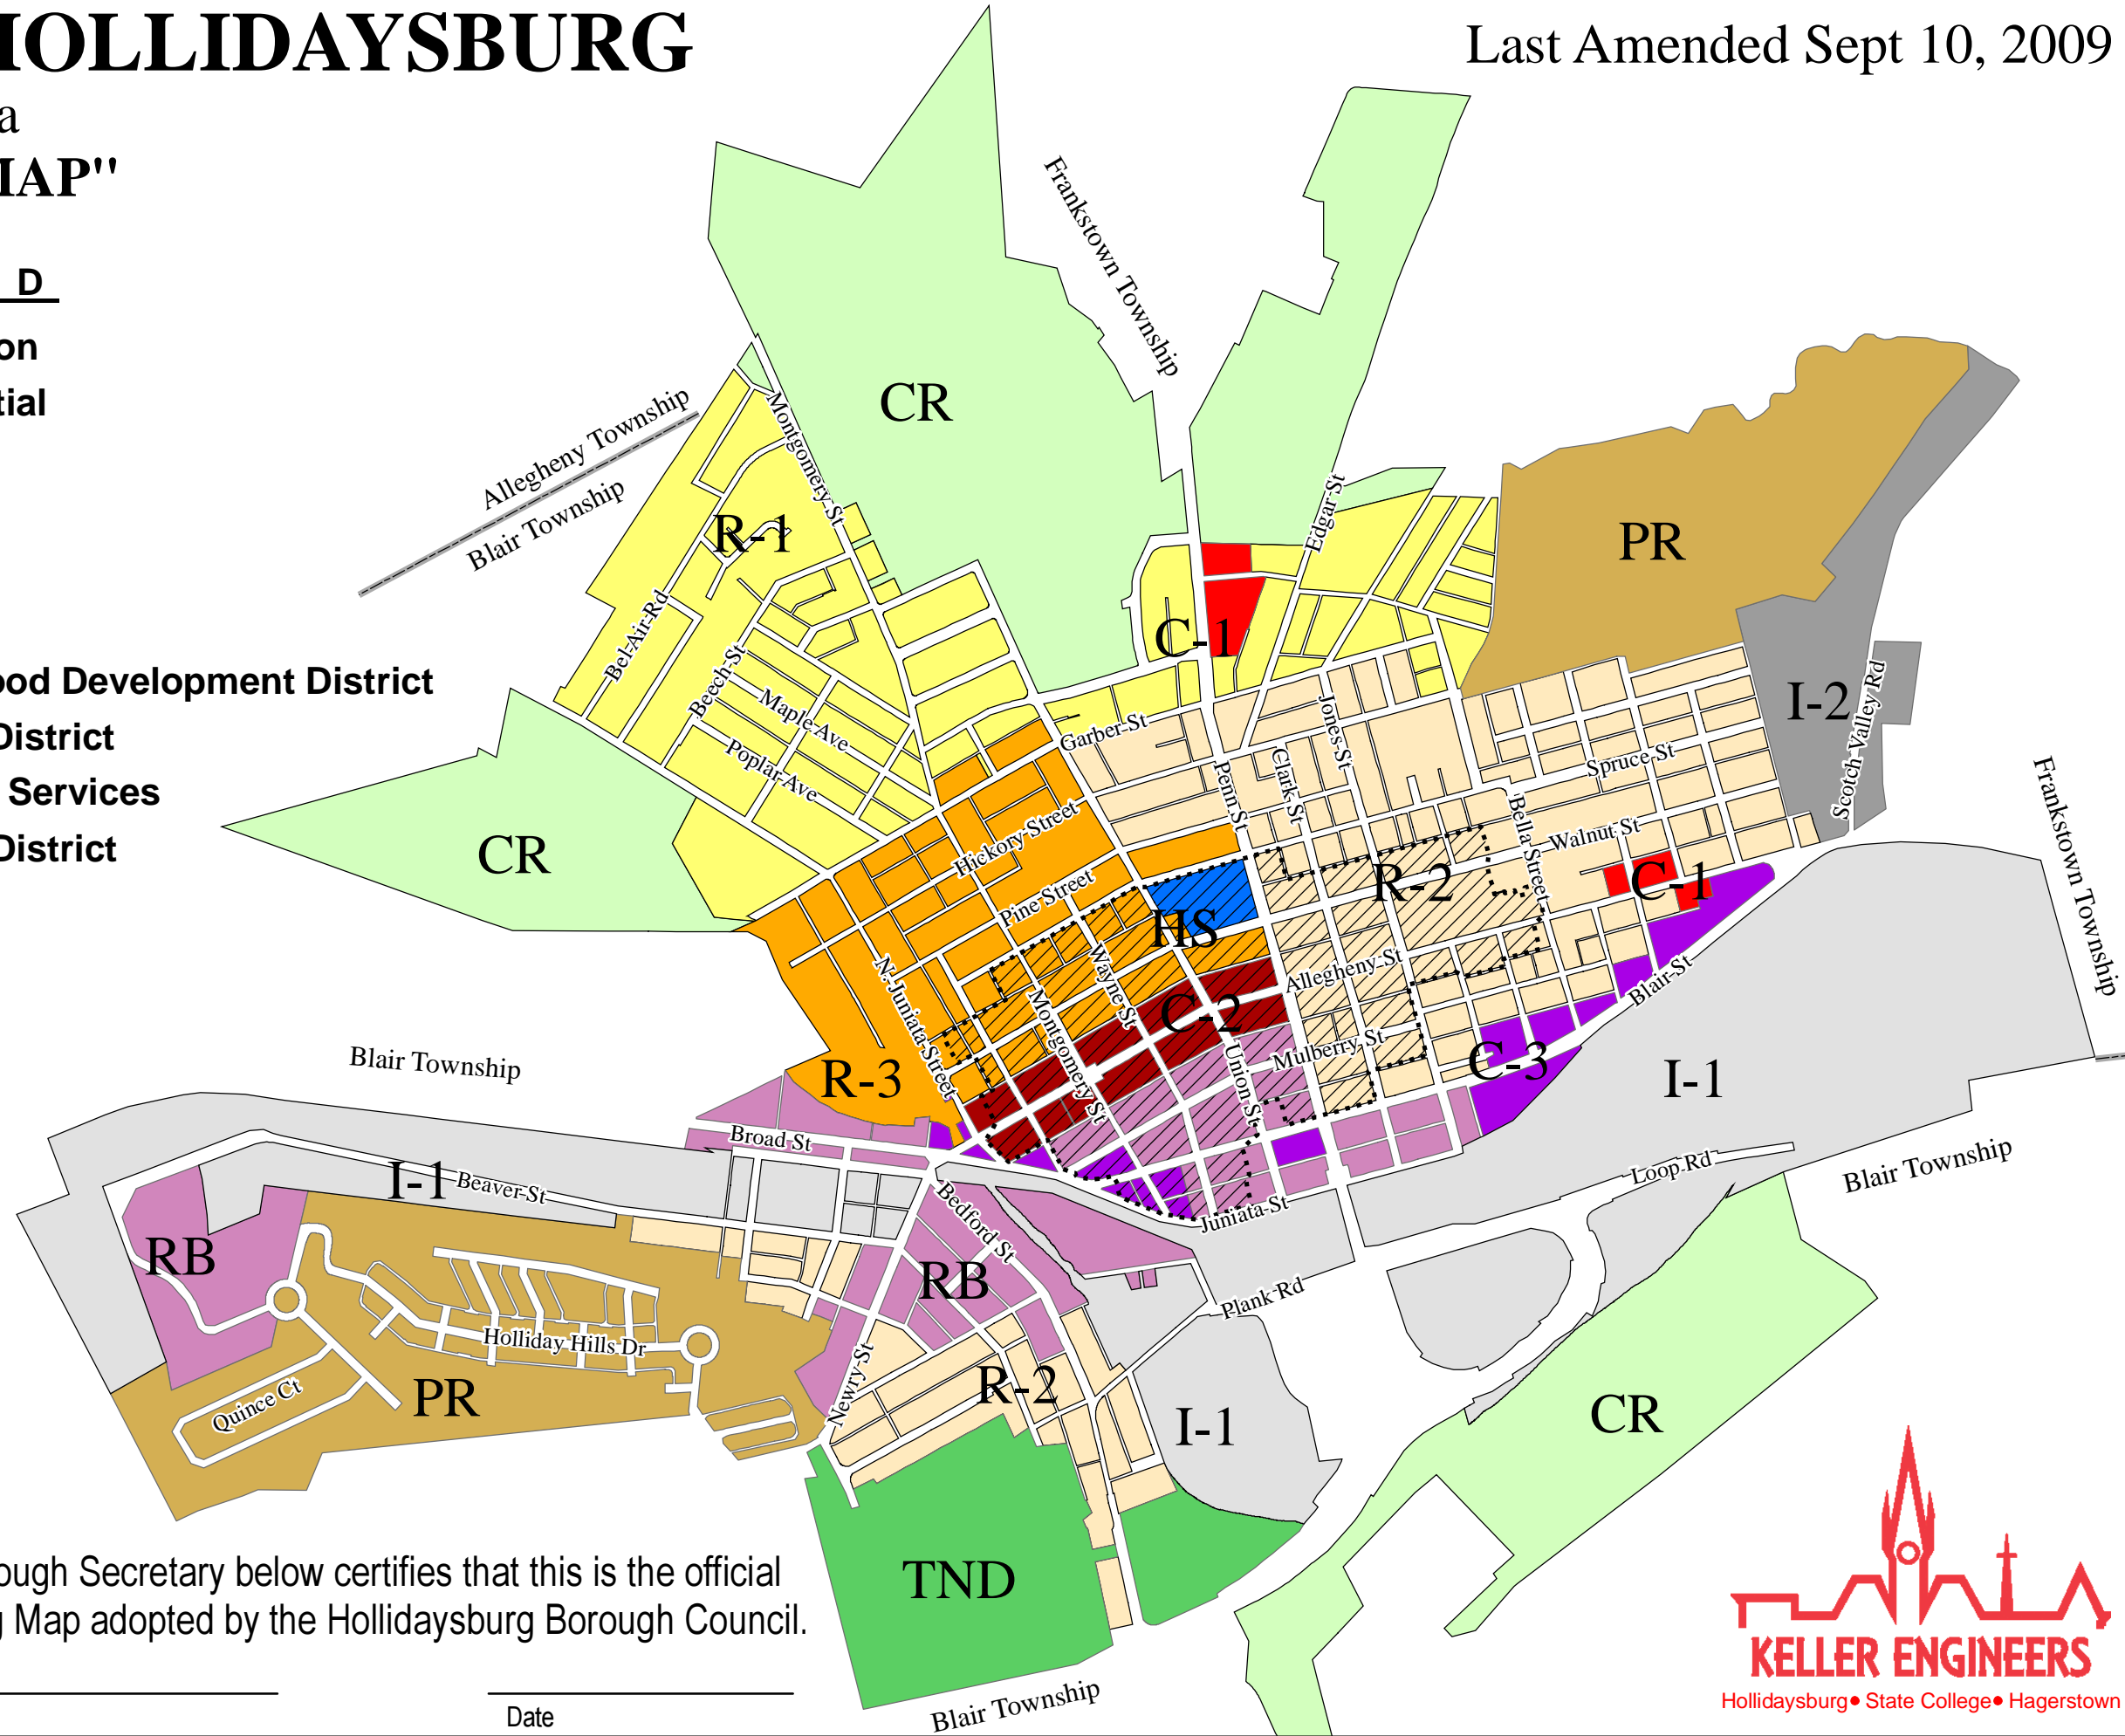

BOROUGH of HOLLIDAYSBURG

Last Amended Sept 10, 2009

Blair County, Pennsylvania
"OFFICIAL ZONING MAP"

LEGEND

-  **CR Conservation Recreation**
-  **R-1 Single Family Residential**
-  **R-2 General Residential**
-  **R-3 General Residential**
-  **PR Planned Residential**
-  **RB Residential/Business**
-  **TND Traditional Neighborhood Development District**
-  **HS Highland Hall Special District**
-  **C-1 Professional/Business Services**
-  **C-2 Community Business District**
-  **C-3 Highway Commercial**
-  **I-1 Limited Industrial**
-  **I-2 General Industrial**
-  **Historic District**

The signature of the Hollidaysburg Borough Secretary below certifies that this is the official and true Hollidaysburg Borough Zoning Map adopted by the Hollidaysburg Borough Council.

Signature _____ Date _____