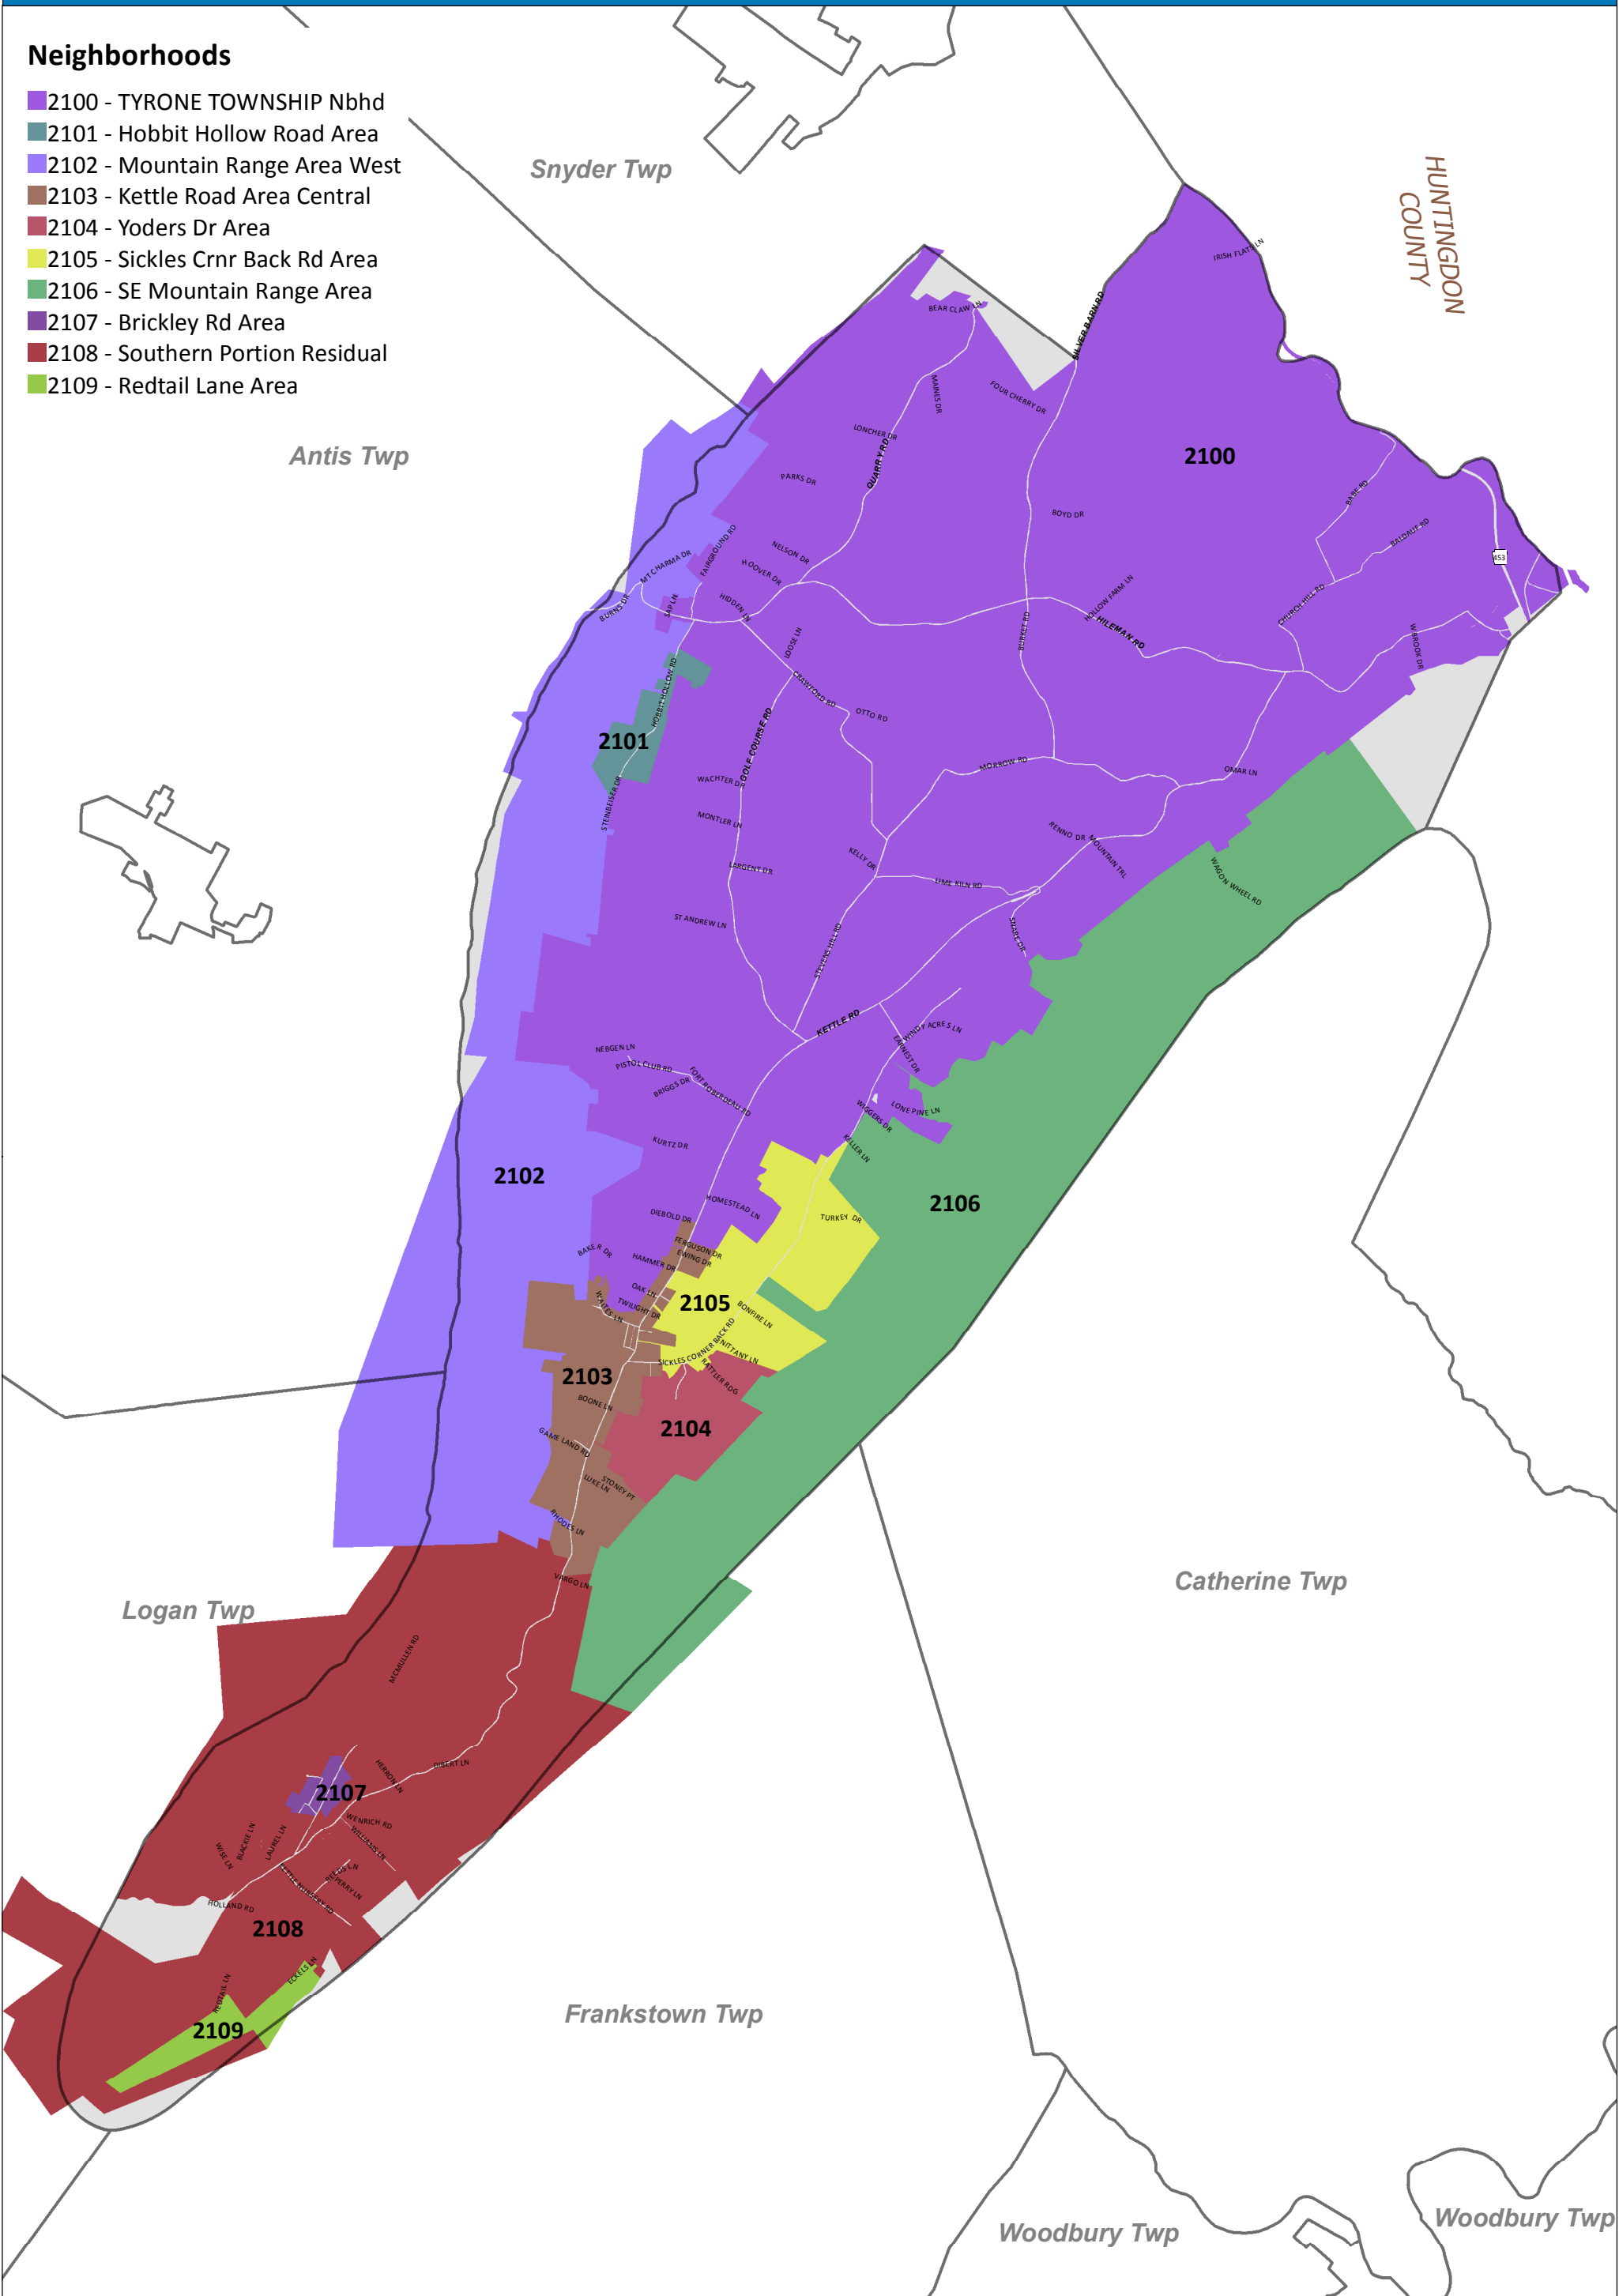

Neighborhoods

- 2100 - TYRONE TOWNSHIP Nbhd
- 2101 - Hobbit Hollow Road Area
- 2102 - Mountain Range Area West
- 2103 - Kettle Road Area Central
- 2104 - Yoders Dr Area
- 2105 - Sickles Crnr Back Rd Area
- 2106 - SE Mountain Range Area
- 2107 - Brickley Rd Area
- 2108 - Southern Portion Residual
- 2109 - Redtail Lane Area

DATE PUBLISHED: 6/29/2016
PROJECTION: NAD83, STATE PLANE FIPS 3702
SOURCE(S): BCGIS 2016